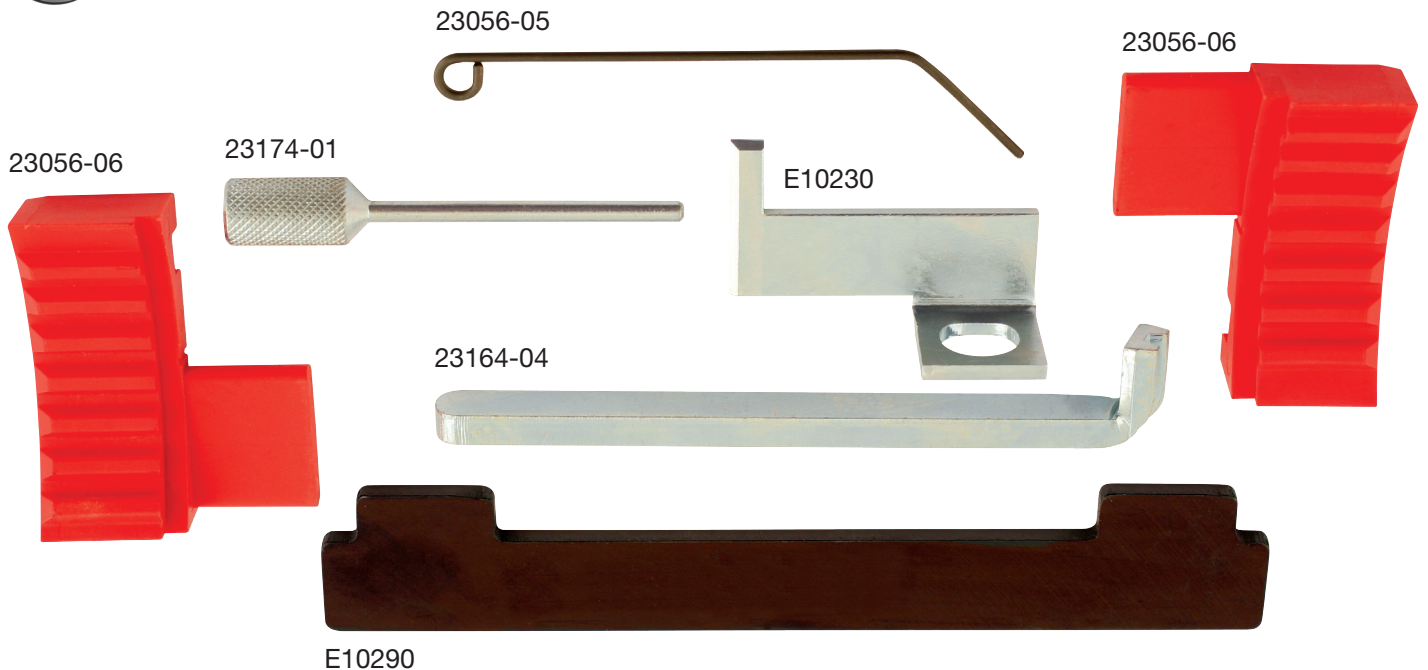

Engine Timing Tool Kit

Vauxhall | Opel

Description

Engine timing tool kit for Vauxhall | Opel 1.6 | 1.8 16v Z series engines.

- Applications: Astra-G/H | Corsa-D | Insignia | Mervia | Signum | Vectra-C | Zafira-B 2003-201
- Instructions included
- Made in Sheffield